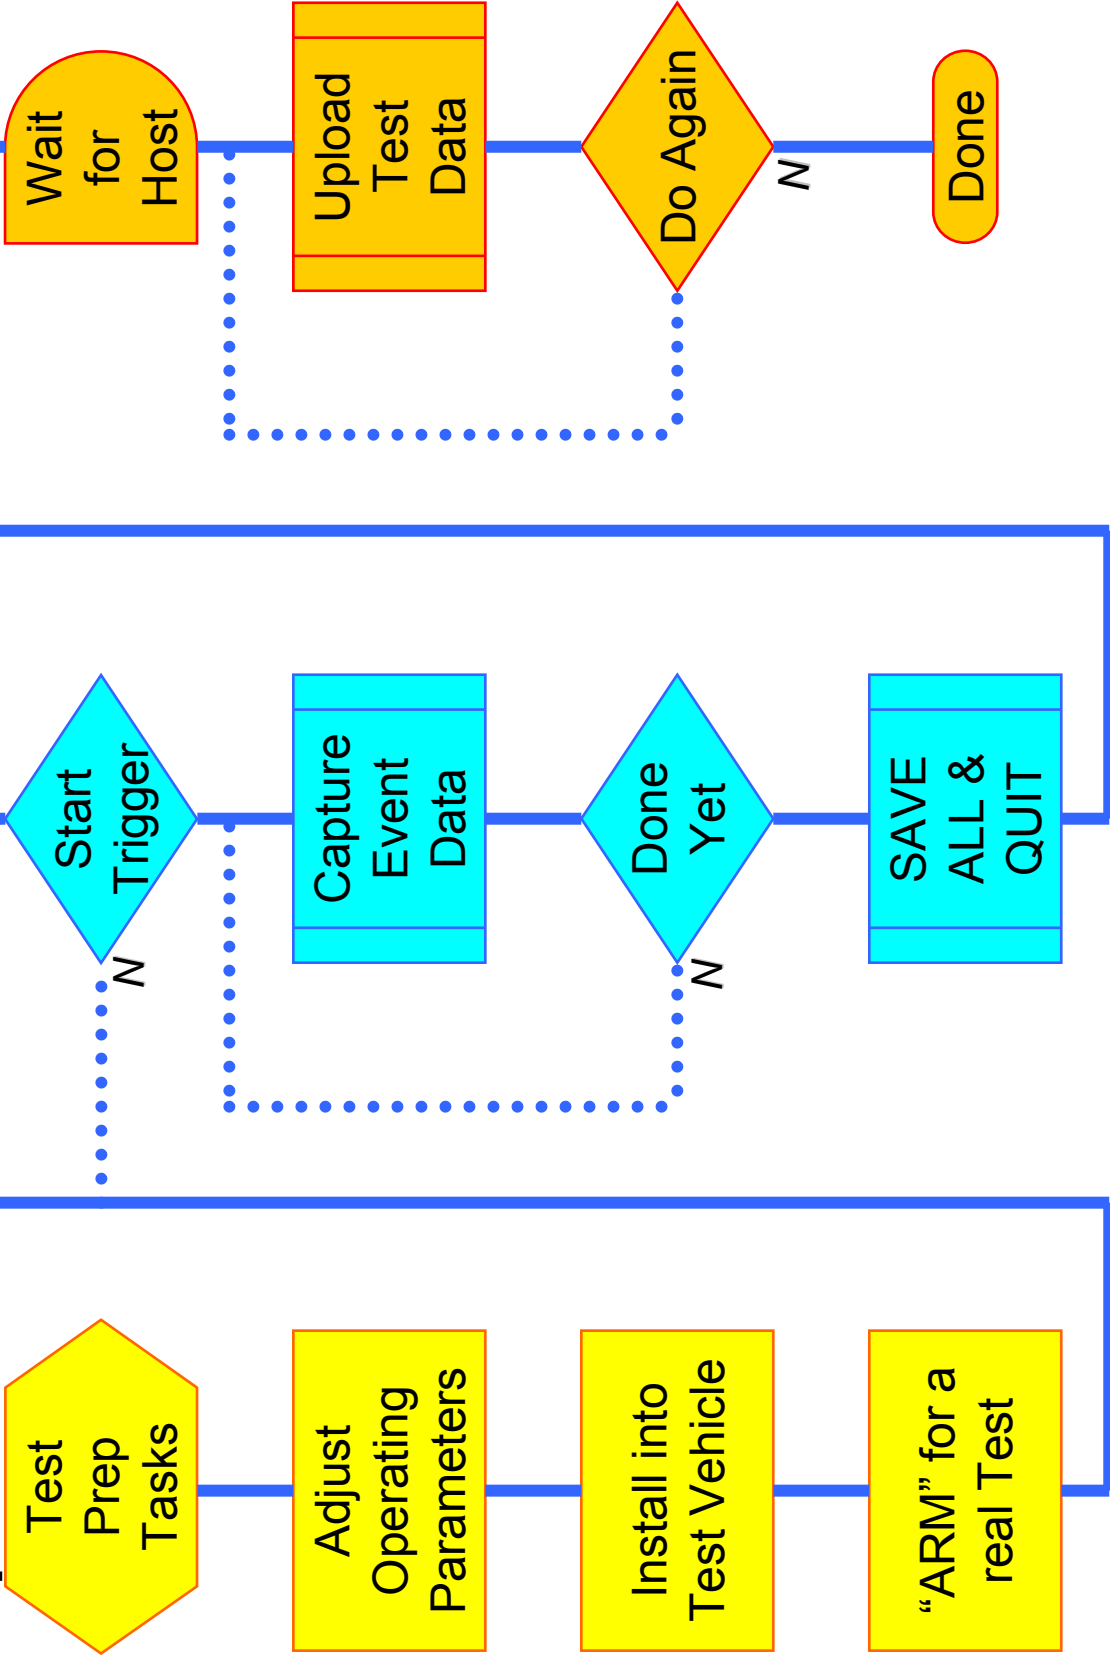

# SER Functional Flow Diagrams

Brief collection of top-down “flow” Diagrams that depict the general flow of functional operations and other important details about the “Shock Event Recorder” System and its components.

# Top view

tethered

Rev B: 16 Nov 07

untethered

SER Flow Diagrams

tethered

2

...to be continued...